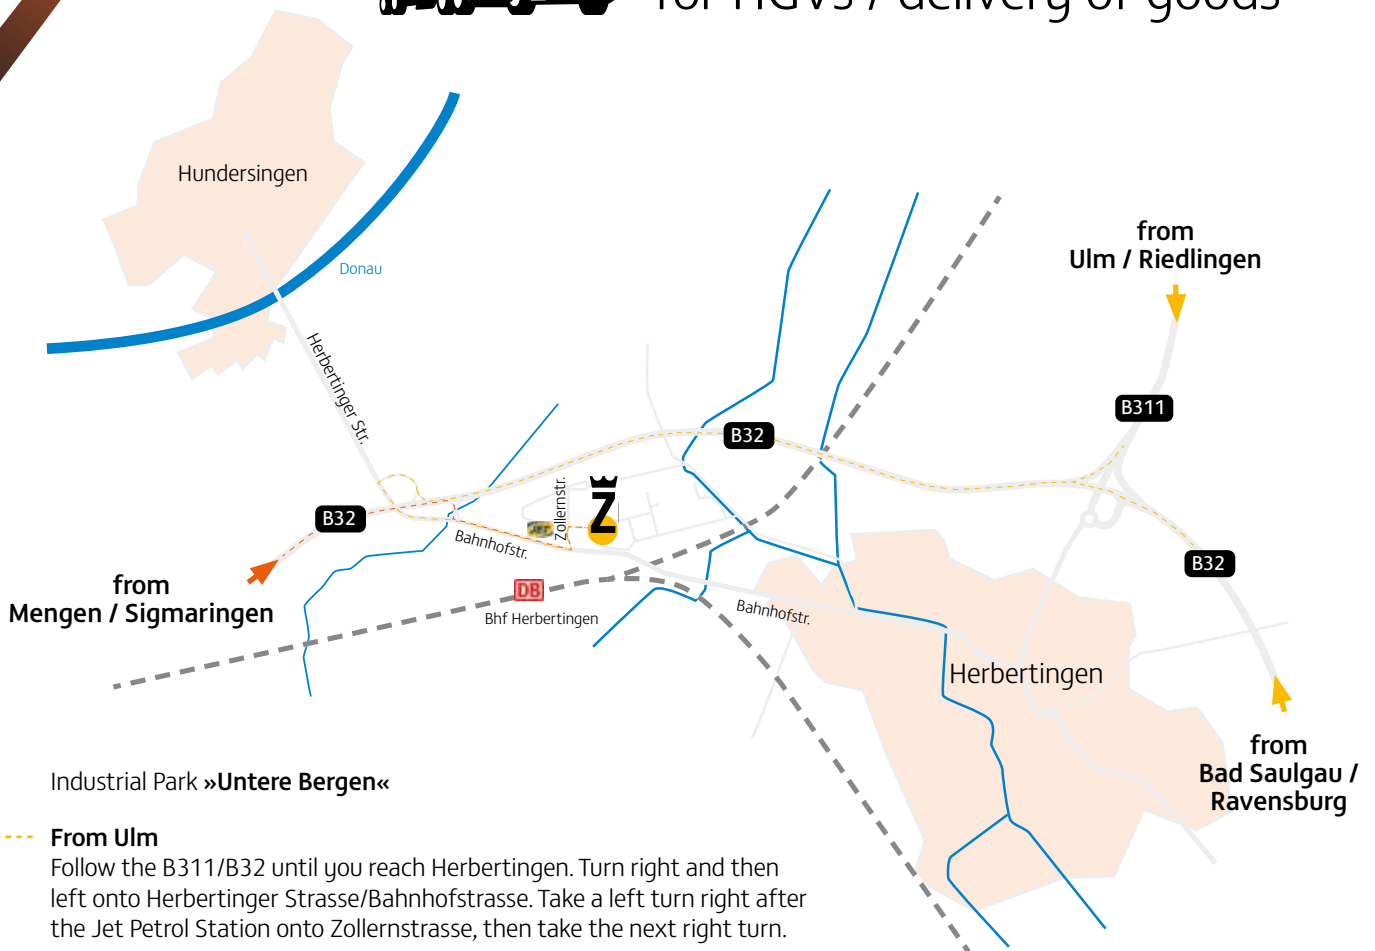

## How to find ZOLLERN- Drive Technology in Herbertingen for HGVs / delivery of goods

Industrial Park »Untere Bergen«

### From Ulm

Follow the B311/B32 until you reach Herbertingen. Turn right and then left onto Herbertinger Strasse/Bahnhofstrasse. Take a left turn right after the Jet Petrol Station onto Zollernstrasse, then take the next right turn.

### From Ravensburg

Follow the B311/B32 until you reach Herbertingen. Turn right and then left onto Herbertinger Strasse/Bahnhofstrasse. Take a left turn right after the Jet Petrol Station onto Zollernstrasse, then take the next right turn.

### From Sigmaringen

Follow the B311/B32 until you reach Herbertingen. Turn right and then left onto Bahnhofstrasse. Take a left turn right after the Jet Petrol Station onto Zollernstrasse, then take the next right turn.