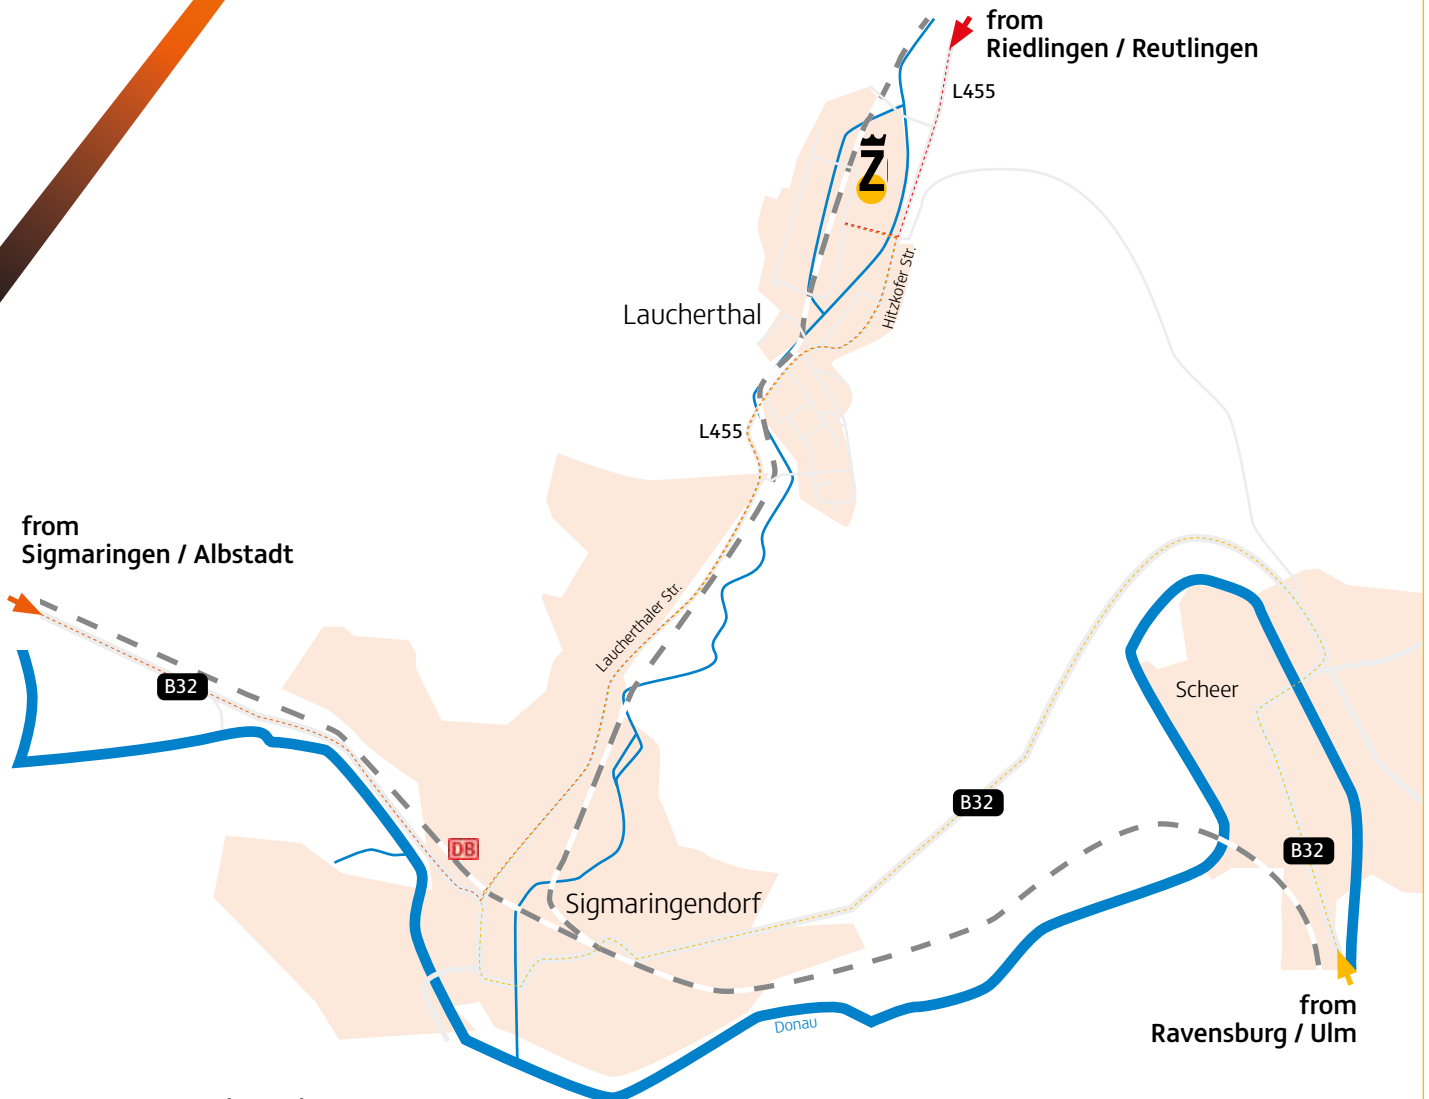

## How to find ZOLLERN main plant in Laucherthal

### From Ravensburg/Ulm

Follow the B32 until you reach Sigmaringendorf. Then turn right towards Laucherthal, Hitzkofen. In Laucherthal turn left, cross the bridge / river Lauchert which will lead you onto the plant premises.

### From Riedlingen/Reutlingen

Follow the L277 until you reach Hitzkofen, then follow the L455 towards Laucherthal (turn left from Riedlingen, continue straight on from Reutlingen). In Laucherthal turn left, cross the bridge / river Lauchert which will lead you onto the plant premises.

### From Sigmaringen/Albstadt

Follow the B32 until you reach Sigmaringendorf. Turn left towards Laucherthal/ Hitzkofen. In Laucherthal turn left cross the bridge / river Lauchert which will lead you onto the plant premises.